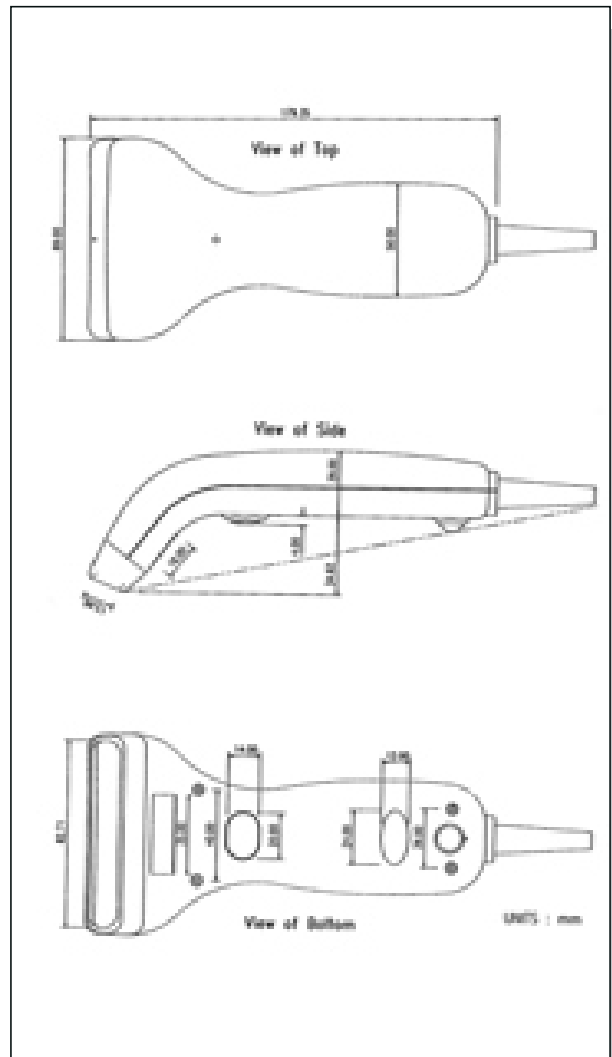

SPECIFICATIONS

Engineering Design

Light source	660nm Red LED Array
Power source	+5V DC, $\pm 5\%$
Photo sensor	2048 PIXEL CCD
Processor	Intel 8C31
Decoder	Proprietary
Body material	ABS
Cable	2.0 Meter, Straight
Weight	130g without cable
Interface	TTL, Keyboard Wedge, RS-232, Wand Emulation, OCIA, USB, and etc.

Performance

Scan rate	200 scans per second
Resolution	0.1mm(4 mil) Max.
Print contrast ratio	45% Min
Depth of Field	0~100mm
Width of field	82mm(max.)
Power consumption	60mA(for low-power series) 120mA(for normal series)
Shock resistance	1 meter drop onto concrete
Readable barcodes	Code 39, Full ASCII Code 39, UPC/EAN/JAN, CODABAR, Interleaved 2/5, Code 128, Code 11, Code 93, MSI/PLESSEY, Code 4 GS1 Databar (RSS Code)

Operating Environment

Operating temperature	0°C~50°C
Storage temperature	-10°C~60°C
Relative humidity	5% to 95% noncondensing
EMI emission	FCC class A, CE
Ambient light	50,000 Lux
Connectivity	DB9, DB25, AMP, RJ-45, RJ-11, DIN5, DIN6, PS/2...

DIMENSIONS:

Rachna Overseas Private Limited

AN ISO 9001: 2008 CERTIFIED COMPANY

CORPORATE OFFICE-CUM-WORKS

Plot No. 664-P, Pace City - II, Sector-37, Gurgaon-122 001, Haryana Tel. : (0124) 4539300 to 398 Fax : (0124) 4539399

E-mail : ho@ropl.in Website : www.ropl.in

REGIONAL OFFICES

NEW DELHI

Pragati Tower, 10th Floor,
26, Rajendra Place,
New Delhi-110 008
PH. : 25737287, 25710852,
25710853, 25711751
Fax : (011) 25754185
Email : delhi@ropl.in

BANGALORE

161, Wheelers Road,
Frazer Town,
Bangalore - 560 005
PH. : 080-41250452
41250453, 41250508
Fax : 080-41250509
Email : bangalore@ropl.in

MUMBAI

213/D-Wing, Crystal Plaza,
Opposite Infinity Mall,
New Link Road, Andheri (West),
Mumbai - 400053
PH. : 022-66955396-98,
Fax : 022-66955399
Email : mumbai@ropl.in

KOLKATA

50-D, Hazra Road, Ground Floor,
Kolkata - 700 019
PH. : 033-32588611, 32597917,
64500318, 24851907
Fax : 033-24851693
Email : kolkata@ropl.in

CHENNAI

302, Challa Mall Complex, No. 11,
Sir Thyagaraya Road, Pondy Bazaar,
T. Nagar, Chennai - 600 017
PH. : 044-42127881-82
Fax : 044-42127880
E-mail: chennai@ropl.in

HYDERABAD

#12-2-786/14, Ground Floor,
Dilshad Nagar Colony, Rethibowli,
Medhipatnam, Hyderabad-500 028
PH. : 040-23510380, 09394436751,
09394436752, 09866221217
E-mail : hyderabad@ropl.in